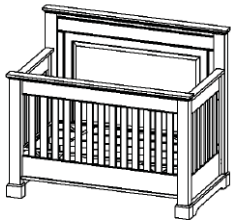

Sleep soundly knowing that your baby is sleeping safe.

CA-C03/CB | CA-U03/CB

Convertible Crib
w: 57.25" d: 33.25" h: 48.75" f: 38"

CA-120

1 Drawer Night Stand
w: 20.5" d: 20" h: 24"

CA-B127/3

1 Drawer Bookcase
w: 26.5" d: 20" h: 60"