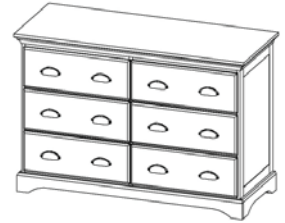

Sleep soundly knowing that your baby is sleeping safe.

CA-C03/CB | CA-U03/CB

Convertible Crib
w: 57.25" d: 33.25" h: 48.75" f: 38"

CA-120

1 Drawer Night Stand
w: 20.5" d: 20" h: 24"

CA-B127/3

1 Drawer Bookcase
w: 26.5" d: 20" h: 60"

CA-343

3 Drawer Chest
w: 43" d: 20" h: 34"

CA-538

5 Drawer Chest
w: 37.5" d: 20" h: 52"

CA-650

6 Drawer Dresser
w: 49.75" d: 20" h: 34"

CA-M4131

Landscape Mirror
w: 41.25" d: 1.5" h: 30.75"

CA-H4741

Hutch
w: 46.5" d: 10.5" h: 41.25"

BEDC-54RAIL/CB75

Double Bed Conversion Kit
(Plywood Rails and Wooden Slats)

CA-DAYKIT

Day Bed Conversion Kit
w: 57" d: 1.75" h: 36.5"

CA-54LP/FE

Low Profile Footend
w: 57.25" d: 4.5" h: 14.5"