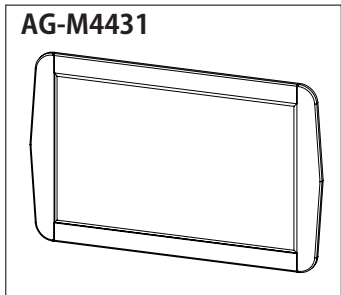

Sleep soundly knowing that your baby is sleeping safe.

AG-C03/CB | AG-U03/CB
 Convertible Crib
 C: w: 54.25" d: 33" h: 41.25" f: 35.75"
 U: w: 57.25" d: 33" h: 41.25" f: 35.75"

AG-126
 1 Drawer Night Stand
 w: 26" d: 19" h: 23"

AG-B134/3
 1 Drawer Bookcase
 w: 33.5" d: 19" h: 70"

AG-347
 3 Drawer Chest
 w: 47.25" d: 20" h: 33.75"

AG-538
 5 Drawer Chest
 w: 38.25" d: 20" h: 54.75"

AG-656
 6 Drawer Dresser
 w: 55.5" d: 20" h: 33.75"

AG-M4431
 Landscape Mirror
 w: 44" d: .75" h: 31"

AG-H5441/1
 Hutch (Bottom Shelf Adjustable)
 w: 54" d: 15.75" h: 41"

BEDC-54RAIL/CB75
 Double Bed Conversion Kit
 (Plywood Rails and Wooden Slats)

AG-DAYKIT
 Day Bed Conversion Kit
 w: 56" d: 1.75" h: 35.5"