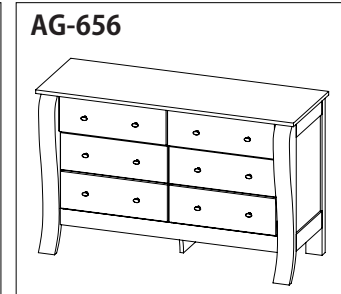

Sleep soundly knowing that your baby is sleeping safe.

AG-C03/CB | AG-U03/CB
 Convertible Crib
 C: w: 54.25" d: 33" h: 41.25" f: 35.75"
 U: w: 57.25" d: 33" h: 41.25" f: 35.75"

AG-126
 1 Drawer Night Stand
 w: 26" d: 19" h: 23"

AG-B134/3
 1 Drawer Bookcase
 w: 33.5" d: 19" h: 70"

AG-347
 3 Drawer Chest
 w: 47.25" d: 20" h: 33.75"

AG-538
 5 Drawer Chest
 w: 38.25" d: 20" h: 54.75"

AG-656
 6 Drawer Dresser
 w: 55.5" d: 20" h: 33.75"