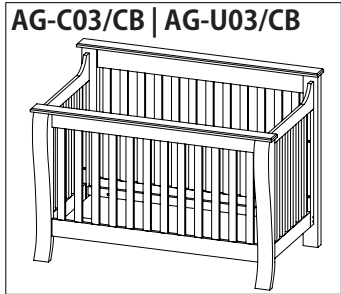

CHTRAY/SM

Small change tray (with pad)

w: 35"
d: 17.25"
h: 3.75"

Shown in Java

AG-DAYKIT

Daybed conversion kit

w: 56"
d: 1.75"
h: 35.5"

Sold Separately

BEDC-54RAIL/CB75

Double bed conversion kit (plywood rails and wooden slats)

d: 75"
h: 6"

Sold Separately

WE BELIEVE BABY FURNITURE SHOULD BE SAFE. THE QUESTION IS, WHAT IS SAFE?

All coatings and stains used by Kidz Decoeur are formulated very carefully in accordance with the "Consumer Product Safety Improvement Act of 2008" and contain NO lead, phtalates, antimony, arsenic, cadmium or mercury.

Sleep soundly knowing that your baby is sleeping safe.

AG-C03/CB | AG-U03/CB
 Convertible Crib
 C: w: 54.25" d: 33" h: 41.25" f: 35.75"
 U: w: 57.25" d: 33" h: 41.25" f: 35.75"

AG-126
 1 Drawer Night Stand
 w: 26" d: 19" h: 23"