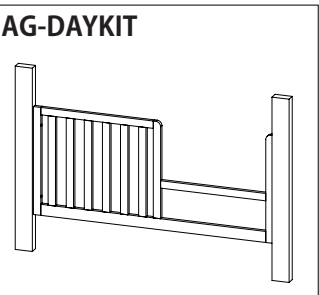

Sleep soundly knowing that your baby is sleeping safe.

AG-C03/CB | AG-U03/CB
 Convertible Crib
 C: w: 54.25" d: 33" h: 41.25" f: 35.75"
 U: w: 57.25" d: 33" h: 41.25" f: 35.75"

AG-126
 1 Drawer Night Stand
 w: 26" d: 19" h: 23"

AG-B134/3
 1 Drawer Bookcase
 w: 33.5" d: 19" h: 70"

AG-347
 3 Drawer Chest
 w: 47.25" d: 20" h: 33.75"

AG-538
 5 Drawer Chest
 w: 38.25" d: 20" h: 54.75"

AG-656
 6 Drawer Dresser
 w: 55.5" d: 20" h: 33.75"

AG-M4431
 Landscape Mirror
 w: 44" d: .75" h: 31"

AG-H5441/1
 Hutch (Bottom Shelf Adjustable)
 w: 54" d: 15.75" h: 41"

BEDC-54RAIL/CB75
 Double Bed Conversion Kit
 (Plywood Rails and Wooden Slats)

AG-DAYKIT
 Day Bed Conversion Kit
 w: 56" d: 1.75" h: 35.5"