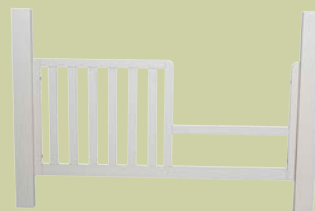

CHTRAY/SM

Small change tray (with pad)

w: 35"
d: 17.25"
h: 3.75"

Shown in Java

AG-DAYKIT

Daybed conversion kit

w: 56"
d: 1.75"
h: 35.5"

Sold Separately

BEDC-54RAIL/CB75

Double bed conversion kit (plywood rails and wooden slats)

d: 75"
h: 6"

Sold Separately

WE BELIEVE BABY FURNITURE SHOULD BE SAFE. THE QUESTION IS, WHAT IS SAFE?

All coatings and stains used by Kidz Decoeur are formulated very carefully in accordance with the "Consumer Product Safety Improvement Act of 2008" and contain NO lead, phtalates, antimony, arsenic, cadmium or mercury.