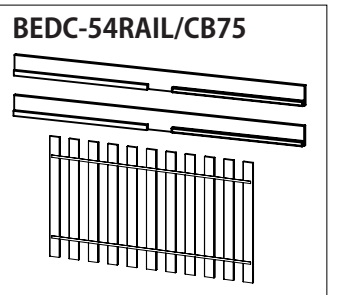

AG-B134/3
 1 Drawer Bookcase
 w: 33.5" d: 19" h: 70"

AG-347
 3 Drawer Chest
 w: 47.25" d: 20" h: 33.75"

AG-538
 5 Drawer Chest
 w: 38.25" d: 20" h: 54.75"

AG-656
 6 Drawer Dresser
 w: 55.5" d: 20" h: 33.75"

AG-M4431
 Landscape Mirror
 w: 44" d: .75" h: 31"

AG-H5441/1
 Hutch (Bottom Shelf Adjustable)
 w: 54" d: 15.75" h: 41"

BEDC-54RAIL/CB75
 Double Bed Conversion Kit
 (Plywood Rails and Wooden Slats)

AG-DAYKIT
 Day Bed Conversion Kit
 w: 56" d: 1.75" h: 35.5"